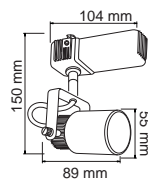

YSN001-LED/4.5W/30
BAYONNE

YSN002LED/10W/30AL
BUSTAMANTE

YSN003-LED/6W/30AL
BURLINGTON

YSN006-LED/6W/30S
BOSSASO

YSN004-LED/6W/30S
BURDEOS1

YSN005-LED/6W/30S
BIENNE1

Producto	Terminado del producto	Aplicación	Potencia	Volts	Lúmenes	Temperatura de Color	IRC	Tiempo de Vida	Tipo de Lámpara	Ángulo	Incluye	Observaciones
YSN001-LED/4.5W/30	Satinado	Spot Riel	4.5 W	100-240 V -	160 lm	3000 K	80	20 000 h	LED	25°	Driver LED	Ahorrador, dirigible
YSN002LED/10W/30AL	Aluminio	Spot Riel	10 W	100-240 V -	700 lm	3000 K	80	20 000 h	LED	80°	Driver LED	Ahorrador, dirigible
YSN003-LED/6W/30AL	Aluminio	Spot Riel	6 W	100-240 V -	450 lm	3000 K	80	20 000 h	LED	60°	Driver LED	Ahorrador, dirigible
YSN006-LED/6W/30S	Satinado	Spot Riel	6 W	100-240 V -	450 lm	3000 K	80	20 000 h	LED	60°	Driver LED	Ahorrador, dirigible
YSN004-LED/6W/30S	Satinado	Spot Riel	6 W	100-240 V -	450 lm	3000 K	80	20 000 h	LED	60°	Driver LED	Ahorrador, dirigible
YSN005-LED/6W/30S	Satinado	Spot Riel	6 W	100-240 V -	450 lm	3000 K	80	20 000 h	LED	60°	Driver LED	Ahorrador, dirigible