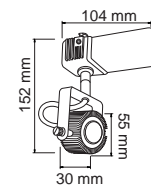

YSN001-LED/4.5W/30
BAYONNE

YSN002LED/10W/30AL
BUSTAMANTE

YSN003-LED/6W/30AL
BURLINGTON

YSN006-LED/6W/30S
BOSSASO

YSN004-LED/6W/30S
BURDEOS1

YSN005-LED/6W/30S
BIENNE1

Producto	Terminado del producto	Aplicación	Potencia	Volts	Lúmenes	Temperatura de Color	IRC	Tiempo de Vida	Tipo de Lámpara	Ángulo	Incluye	Observaciones
YSN001-LED/4.5W/30	Satinado	Spot Riel	4.5 W	100-240 V -	160 lm	3000 K	80	20 000 h	LED	25°	Driver LED	Ahorrador, dirigible
YSN002LED/10W/30AL	Aluminio	Spot Riel	10 W	100-240 V -	700 lm	3000 K	80	20 000 h	LED	80°	Driver LED	Ahorrador, dirigible
YSN003-LED/6W/30AL	Aluminio	Spot Riel	6 W	100-240 V -	450 lm	3000 K	80	20 000 h	LED	60°	Driver LED	Ahorrador, dirigible
YSN006-LED/6W/30S	Satinado	Spot Riel	6 W	100-240 V -	450 lm	3000 K	80	20 000 h	LED	60°	Driver LED	Ahorrador, dirigible
YSN004-LED/6W/30S	Satinado	Spot Riel	6 W	100-240 V -	450 lm	3000 K	80	20 000 h	LED	60°	Driver LED	Ahorrador, dirigible
YSN005-LED/6W/30S	Satinado	Spot Riel	6 W	100-240 V -	450 lm	3000 K	80	20 000 h	LED	60°	Driver LED	Ahorrador, dirigible