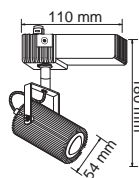

YSN001-LED/4.5W/30
BAYONNE

YSN002LED/10W/30AL
BUSTAMANTE

YSN003-LED/6W/30AL
BURLINGTON

YSN006-LED/6W/30S
BOSSASO

YSN004-LED/6W/30S
BURDEOS1

YSN005-LED/6W/30S
BIENNE1

Producto	Terminado del producto	Aplicación	Potencia	Volts	Lúmenes	Temperatura de Color	IRC	Tiempo de Vida	Tipo de Lámpara	Ángulo	Incluye	Observaciones
YSN001-LED/4.5W/30	Satinado	Spot Riel	4.5 W	100-240 V -	160 lm	3000 K	80	20 000 h	LED	25°	Driver LED	Ahorrador, dirigible
YSN002LED/10W/30AL	Aluminio	Spot Riel	10 W	100-240 V -	700 lm	3000 K	80	20 000 h	LED	80°	Driver LED	Ahorrador, dirigible
YSN003-LED/6W/30AL	Aluminio	Spot Riel	6 W	100-240 V -	450 lm	3000 K	80	20 000 h	LED	60°	Driver LED	Ahorrador, dirigible
YSN006-LED/6W/30S	Satinado	Spot Riel	6 W	100-240 V -	450 lm	3000 K	80	20 000 h	LED	60°	Driver LED	Ahorrador, dirigible
YSN004-LED/6W/30S	Satinado	Spot Riel	6 W	100-240 V -	450 lm	3000 K	80	20 000 h	LED	60°	Driver LED	Ahorrador, dirigible
YSN005-LED/6W/30S	Satinado	Spot Riel	6 W	100-240 V -	450 lm	3000 K	80	20 000 h	LED	60°	Driver LED	Ahorrador, dirigible