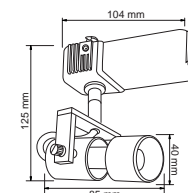

YSN001-LED/4.5W/30
BAYONNE

YSN002LED/10W/30AL
BUSTAMANTE

YSN003-LED/6W/30AL
BURLINGTON

YSN006-LED/6W/30S
BOSSASO

YSN004-LED/6W/30S
BURDEOS1

YSN005-LED/6W/30S
BIENNE1

Producto	Terminado del producto	Aplicación	Potencia	Volts	Lúmenes	Temperatura de Color	IRC	Tiempo de Vida	Tipo de Lámpara	Ángulo	Incluye	Observaciones
YSN001-LED/4.5W/30	Satinado	Spot Riel	4.5 W	100-240 V -	160 lm	3000 K	80	20 000 h	LED	25°	Driver LED	Ahorrador, dirigible
YSN002LED/10W/30AL	Aluminio	Spot Riel	10 W	100-240 V -	700 lm	3000 K	80	20 000 h	LED	80°	Driver LED	Ahorrador, dirigible
YSN003-LED/6W/30AL	Aluminio	Spot Riel	6 W	100-240 V -	450 lm	3000 K	80	20 000 h	LED	60°	Driver LED	Ahorrador, dirigible
YSN006-LED/6W/30S	Satinado	Spot Riel	6 W	100-240 V -	450 lm	3000 K	80	20 000 h	LED	60°	Driver LED	Ahorrador, dirigible
YSN004-LED/6W/30S	Satinado	Spot Riel	6 W	100-240 V -	450 lm	3000 K	80	20 000 h	LED	60°	Driver LED	Ahorrador, dirigible
YSN005-LED/6W/30S	Satinado	Spot Riel	6 W	100-240 V -	450 lm	3000 K	80	20 000 h	LED	60°	Driver LED	Ahorrador, dirigible