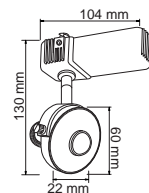

YSN001-LED/4.5W/30
BAYONNE

YSN002LED/10W/30AL
BUSTAMANTE

YSN003-LED/6W/30AL
BURLINGTON

YSN006-LED/6W/30S
BOSSASO

YSN004-LED/6W/30S
BURDEOS1

YSN005-LED/6W/30S
BIENNE1

Producto	Terminado del producto	Aplicación	Potencia	Volts	Lúmenes	Temperatura de Color	IRC	Tiempo de Vida	Tipo de Lámpara	Ángulo	Incluye	Observaciones
YSN001-LED/4.5W/30	Satinado	Spot Riel	4.5 W	100-240 V -	160 lm	3000 K	80	20 000 h	LED	25°	Driver LED	Ahorrador, dirigible
YSN002LED/10W/30AL	Aluminio	Spot Riel	10 W	100-240 V -	700 lm	3000 K	80	20 000 h	LED	80°	Driver LED	Ahorrador, dirigible
YSN003-LED/6W/30AL	Aluminio	Spot Riel	6 W	100-240 V -	450 lm	3000 K	80	20 000 h	LED	60°	Driver LED	Ahorrador, dirigible
YSN006-LED/6W/30S	Satinado	Spot Riel	6 W	100-240 V -	450 lm	3000 K	80	20 000 h	LED	60°	Driver LED	Ahorrador, dirigible
YSN004-LED/6W/30S	Satinado	Spot Riel	6 W	100-240 V -	450 lm	3000 K	80	20 000 h	LED	60°	Driver LED	Ahorrador, dirigible
YSN005-LED/6W/30S	Satinado	Spot Riel	6 W	100-240 V -	450 lm	3000 K	80	20 000 h	LED	60°	Driver LED	Ahorrador, dirigible